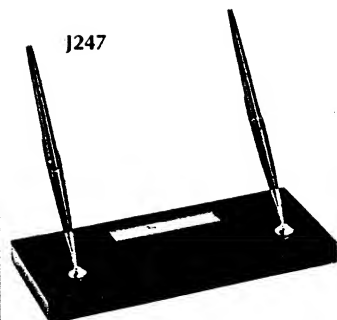

Parker Traditional Desk Sets

Elegance and beauty
...in onyx, jet crystal
and walnut

J257 Jet Crystal, 6 1/4 x 13 1/4".
With $5 pen and ball pen,
nameplate . . . $70.00

...for the discriminating person who values versatility and convenience along with traditional styling

J247 Jet crystal, 4 3/4 x 10 3/4".
With $5 pen and ball pen,
nameplate $50.00

J237 Jet Crystal, 4 x 8". With
pen and ball pen,
nameplate $45.00

J123 Jet crystal, 3 1/2 x 5 1/4".
With $5 ball pen,
nameplate $25.00

M257 Mexican onyx, 6 1/4 x
13 1/4". With $5 pen and ball
pen, nameplate $65.00

M247 Mexican onyx, 4 3/4 x
10 3/4". With $5 pen and ball
pen, nameplate $47.50

M237 Mexican onyx, 4 x 8".
With $5 pen and ball pen,
nameplate $40.00

G123 Green onyx, 3 1/2 x 5 1/4".
With $5 ball pen,
nameplate $35.00

G257 Green onyx, 6 1/4 x
13 1/4". With $5 pen and ball
pen, nameplate $90.00

G247 Green onyx, 4 3/4 x
10 3/4". With $5 pen and ball
pen, nameplate $65.00

G237 Green onyx, 4 x 8".
With $5 pen and ball pen,
nameplate $55.00

W237 Walnut, 4 x 8". With
$5 pen and ball pen,
nameplate $27.50